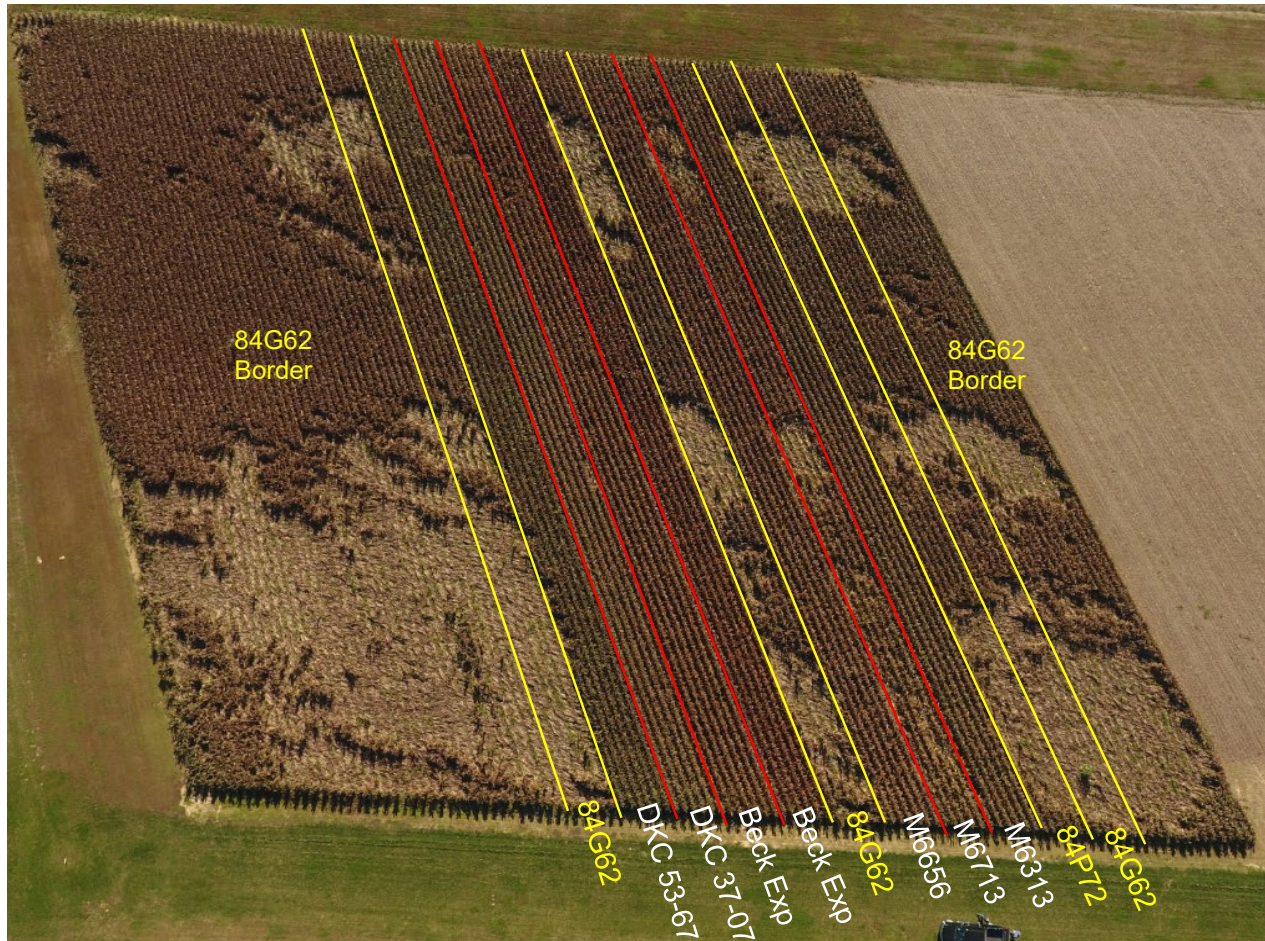

Location: Henderson, KY
Planted: 6/13/2019
Nitrogen: 190 lb/A.
Replications: 2

Population: 8lb./A.
Harvest: 10/7/2019
Previous Crop: Soybeans
Tillage: Minimum

| Variety | Row Length | Rows | Moisture | Test Weight | Yield |
|---------------|------------|------|----------|-------------|-------|
| EXP 491 | 250 | 6 | 14.0 | 65.3 | 178.9 |
| EXP 388 | 250 | 6 | 13.8 | 64.1 | 176.1 |
| Becks M6885 | 250 | 6 | 14.9 | 61.3 | 172.6 |
| EXP 386 | 250 | 6 | 14.7 | 59.1 | 170.9 |
| EXP 389 | 250 | 6 | 16.6 | 62.1 | 168.7 |
| Pioneer 84P72 | 250 | 6 | 16.1 | 64.1 | 163.7 |
| Becks M6713 | 250 | 6 | 15.8 | 61.7 | 163.5 |
| Becks M6656 | 250 | 6 | 15.8 | 59.3 | 156.0 |
| EXP 189 | 250 | 6 | 13.5 | 60.8 | 154.7 |
| Pioneer 84G62 | 250 | 6 | 14.4 | 64.4 | 154.4 |
| Becks M6313 | 250 | 6 | 15.5 | 60.6 | 150.0 |
| DKC 37-07 | 250 | 6 | 17.2 | 49.4 | 148.4 |
| DKC 53-67 | 250 | 6 | 17.4 | 60.5 | 142.0 |
| Plot Averages | | | 15.3 | 61.0 | 161.5 |

BECK'S

Location: Henderson, KY
Planted: 6/4/2018
Nitrogen: 160 lb/A.
Replications: 2

Population: 8lb./A.
Harvest: 10/19/2019
Previous Crop: Soybeans
Tillage: Minimum

| Variety | Row Length | Rows | Moisture | Test Weight | Yield |
|----------------|------------|------|----------|-------------|-------|
| DKC 53-67 | 320 | 6 | 10.4 | 61.2 | 135.0 |
| Becks 6656 | 320 | 6 | 12.2 | 62.3 | 133.1 |
| EXP 0045 | 320 | 6 | 14.8 | 63.3 | 129.6 |
| Becks M6313 | 320 | 6 | 11.7 | 60.7 | 128.7 |
| EXP 2423 | 320 | 6 | 13.7 | 59.3 | 127.1 |
| DKC 37-07 | 320 | 6 | 12.4 | 61.7 | 118.8 |
| *Pioneer 84G62 | 150 | 6 | 11.5 | 62.6 | 113.1 |
| Plot Averages | | | 12.4 | 61.6 | 126.5 |

*Severe Wind Damage

| | | | |
|----------------------|---------------|-----------------------|------------|
| Location: | Effingham, IL | Population: | 8lb./A. |
| Planted: | 5/17/2018 | Harvest: | 10/16/2018 |
| Nitrogen: | 190 lb/A. | Previous Crop: | Soybeans |
| Replications: | 2 | Tillage: | Minimum |