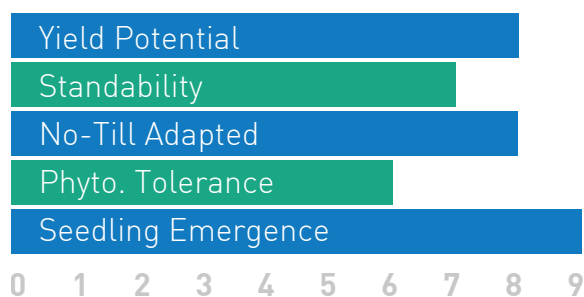

483NL

RM 4.8

BECK 483NL is a dominant full season LibertyLink® product for Beck's southern marketing area. With good standability and medium plant height combined with high yields and stress tolerance, BECK 483NL has the traits necessary to work across soil types. Using Liberty® herbicide offers an alternative mode of action and protects against weed resistance to other herbicide systems.

Special Characteristics

General Characteristics

Exp #6192
Year Released Spring 2013
Recommended Soil Type⁺ HP-LP
Summer Canopy Bushy
Recommended Population Medium
Recommended Row Widths All

Variety Positioning & Adaptability

High Excellent
Medium Excellent
Low Excellent
Poorly Drained Excellent
Muck Good

Plant Traits

Hypocotyl Elongation 3-4"
Plant Height Medium
Leaf Color Med. Green
Flower Color White
Pubescence Tawny
Pod Color Brown
Podding Height Med. High
Seeds/Pound 2900
Hilum Black
Seed Protein 44.10%
Seed Oil 21.60%