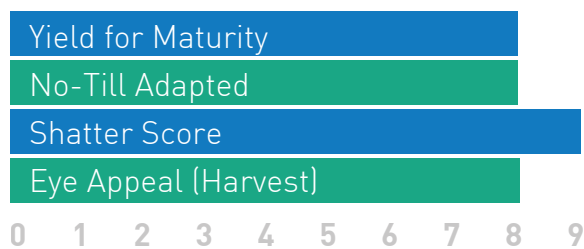

483NL

RM 4.8

BECK 483NL is a dominant full season LibertyLink® product for Beck's southern marketing area. With good standability and medium plant height combined with high yields and stress tolerance, BECK 483NL has the traits necessary to work across soil types. Using Liberty® herbicide offers an alternative mode of action and protects against weed resistance to other herbicide systems.

Special Characteristics

General Characteristics

Exp #6192
Year Released Spring 2013
Recommended Soil Type⁺ HP-LP
Summer Canopy Bushy
Recommended Population Medium
Recommended Row Widths All

Variety Positioning & Adaptability

High Excellent
Medium Excellent
Low Excellent
Poorly Drained Excellent
Muck Good

Plant Traits

Hypocotyl Elongation 3-4"
Plant Height Medium
Leaf Color Med. Green
Flower Color White
Pubescence Tawny
Pod Color Brown
Podding Height Med. High
Seeds/Pound 2900
Hilum Black
Seed Protein 44.10%
Seed Oil 21.60%